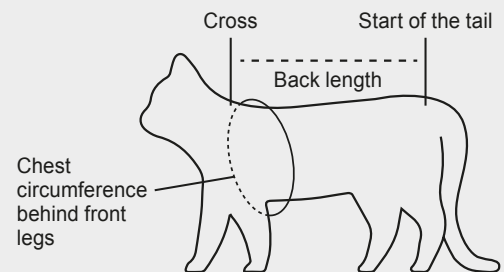

How to measure

*The weight is the most accurate measure to find the right size; however, for breeds such as greyhounds and bulldogs the weight cannot be used.

Distributed by:

Email: kent@vsms.com.au

phone: +61 411 457 861

vsms.com.au

LUNA & MILO®

LOVING PET CARE

lunaandmilo.com